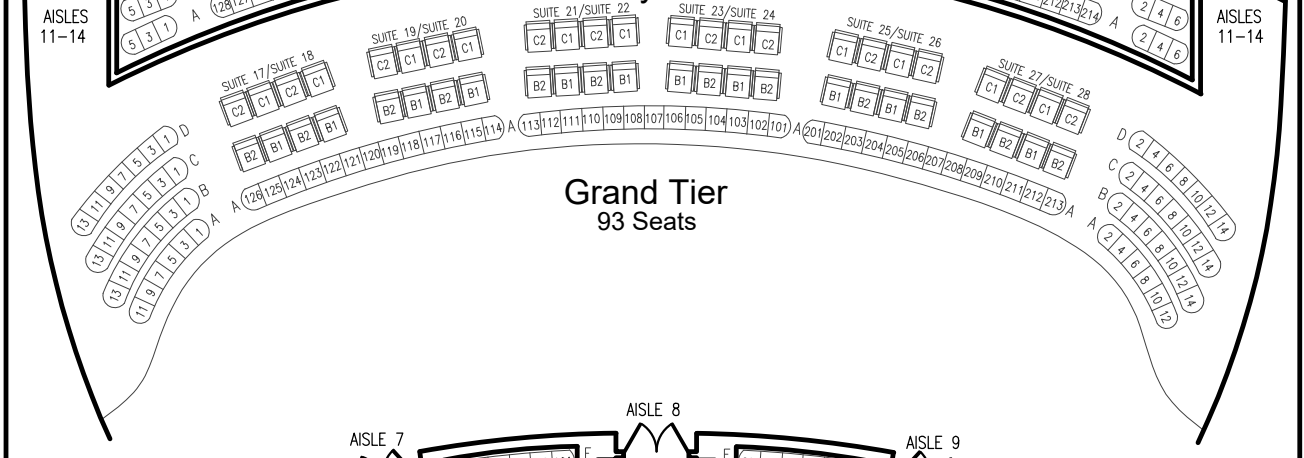

Upper Gallery
99 Seats

Lower Gallery
220 Seats

Balcony 400 Seats

Grand Tier
93 Seats

Mezzanine
242 Seats

Orchestra
1216 Seats

Stage