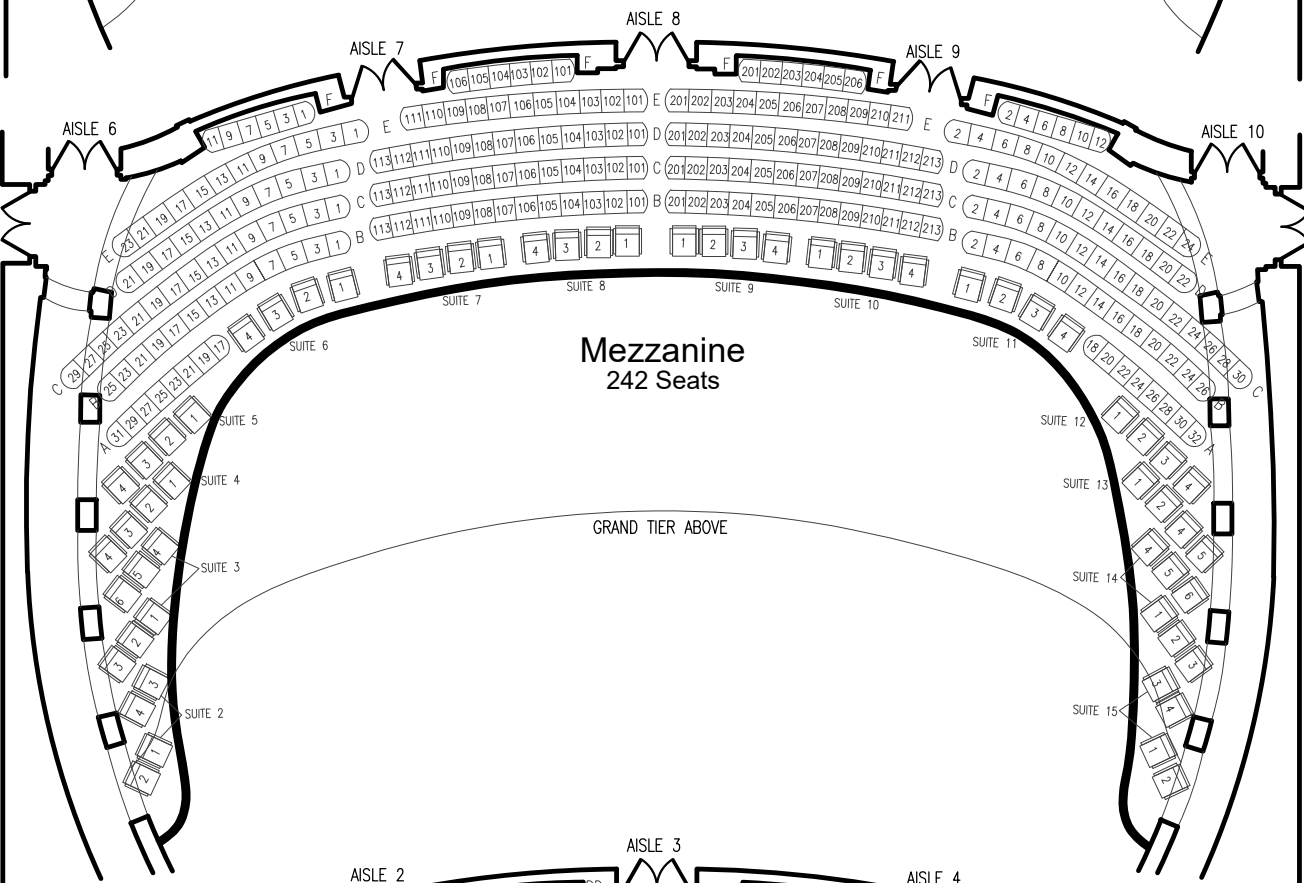

Upper Gallery
99 Seats

Lower Gallery
220 Seats

Balcony 400 Seats

Grand Tier
93 Seats

Mezzanine
242 Seats

Orchestra
1216 Seats

Stage