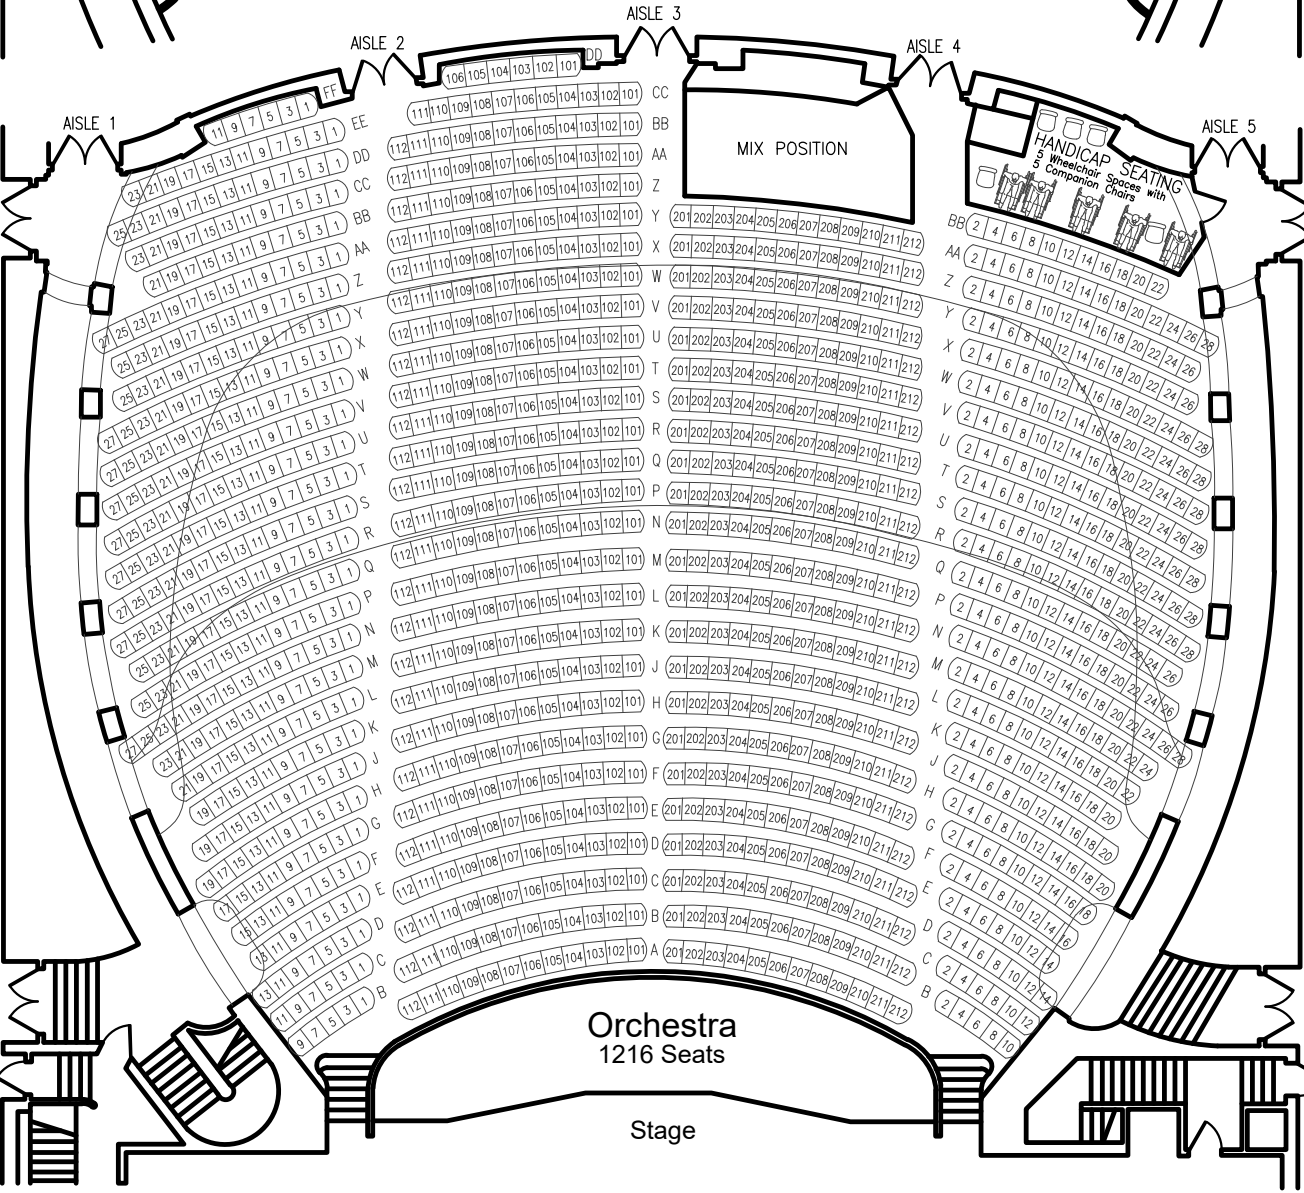

Upper Gallery
99 Seats

Lower Gallery
220 Seats

Balcony 400 Seats

Grand Tier
93 Seats

Mezzanine
242 Seats

Orchestra
1216 Seats

Stage