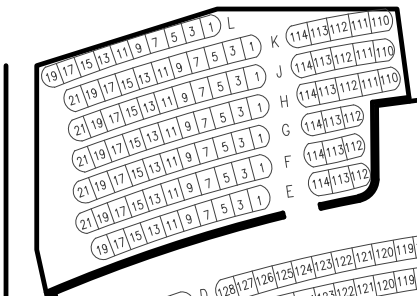

Upper Gallery
99 Seats

Lower Gallery
220 Seats

Balcony 400 Seats

Grand Tier
93 Seats

Mezzanine
242 Seats

Orchestra
1216 Seats

Stage