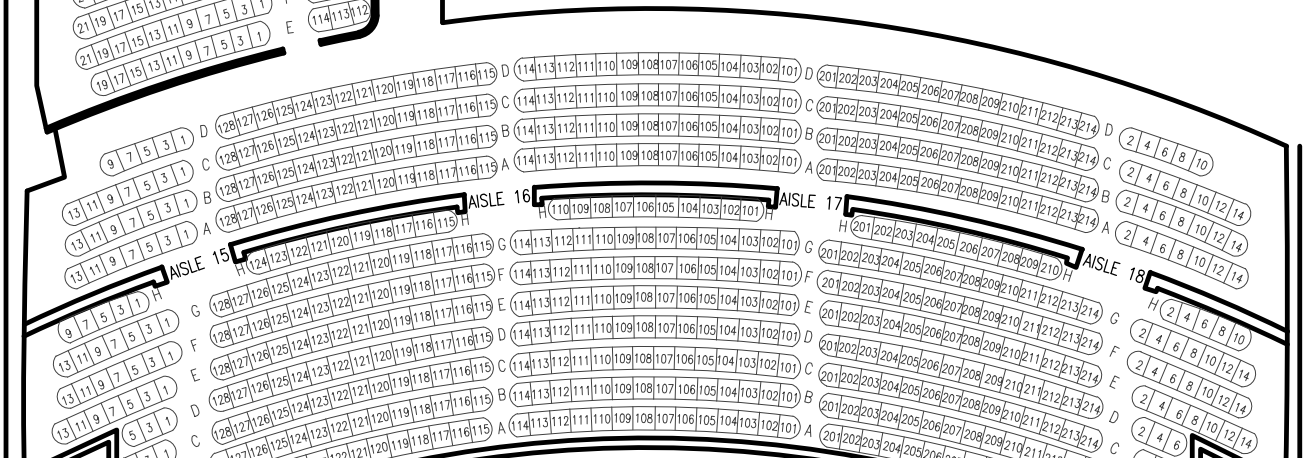

Upper Gallery
99 Seats

Lower Gallery
220 Seats

Balcony 400 Seats

Grand Tier
93 Seats

Mezzanine
242 Seats

Orchestra
1216 Seats

Stage