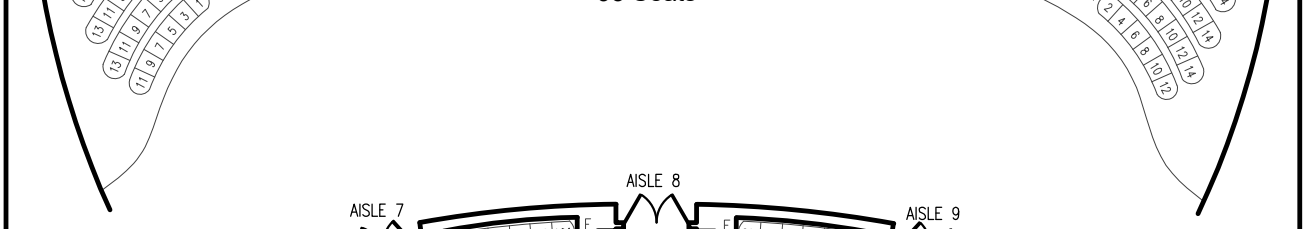

Upper Gallery
99 Seats

Lower Gallery
220 Seats

Balcony 400 Seats

Grand Tier
93 Seats

Mezzanine
242 Seats

Orchestra
1216 Seats

Stage