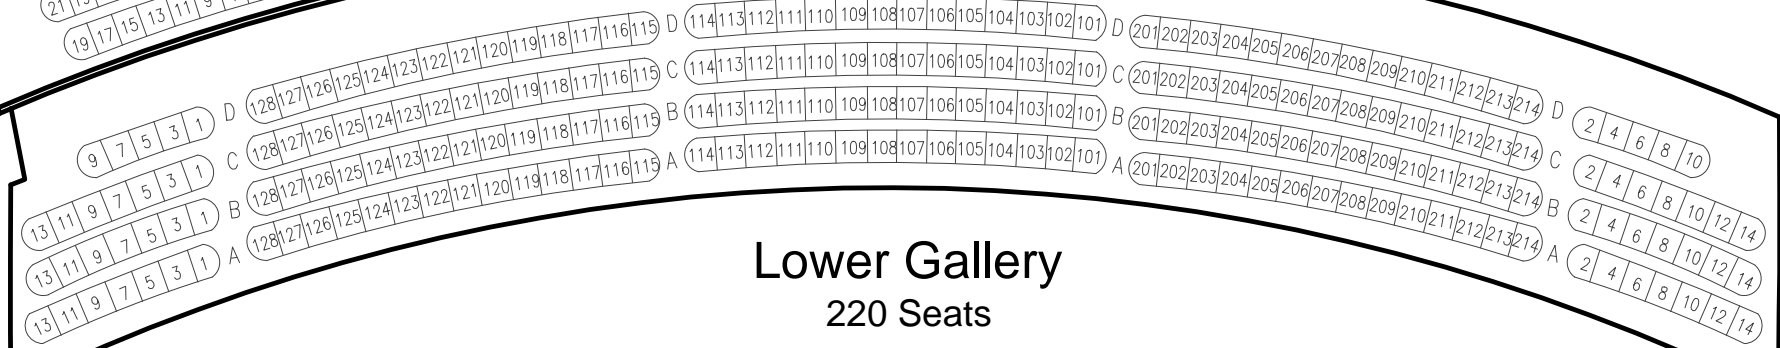

Upper Gallery  
99 Seats

Lower Gallery  
220 Seats

Stage